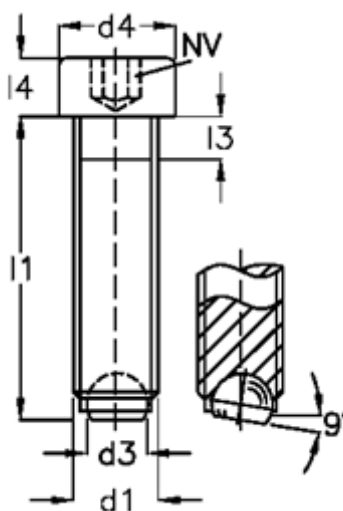

# Data Sheet

Article number: 2092769411A  
Description: E+G Screws with ball  
GN 606-M12-80-BN

## Measures

d1	= M12
d2	= 8.0
d3	= 7.2
d4	= 18
Internal hexagon	= 10.0
l1	= 80
l3	= 5.0
l4	= 12